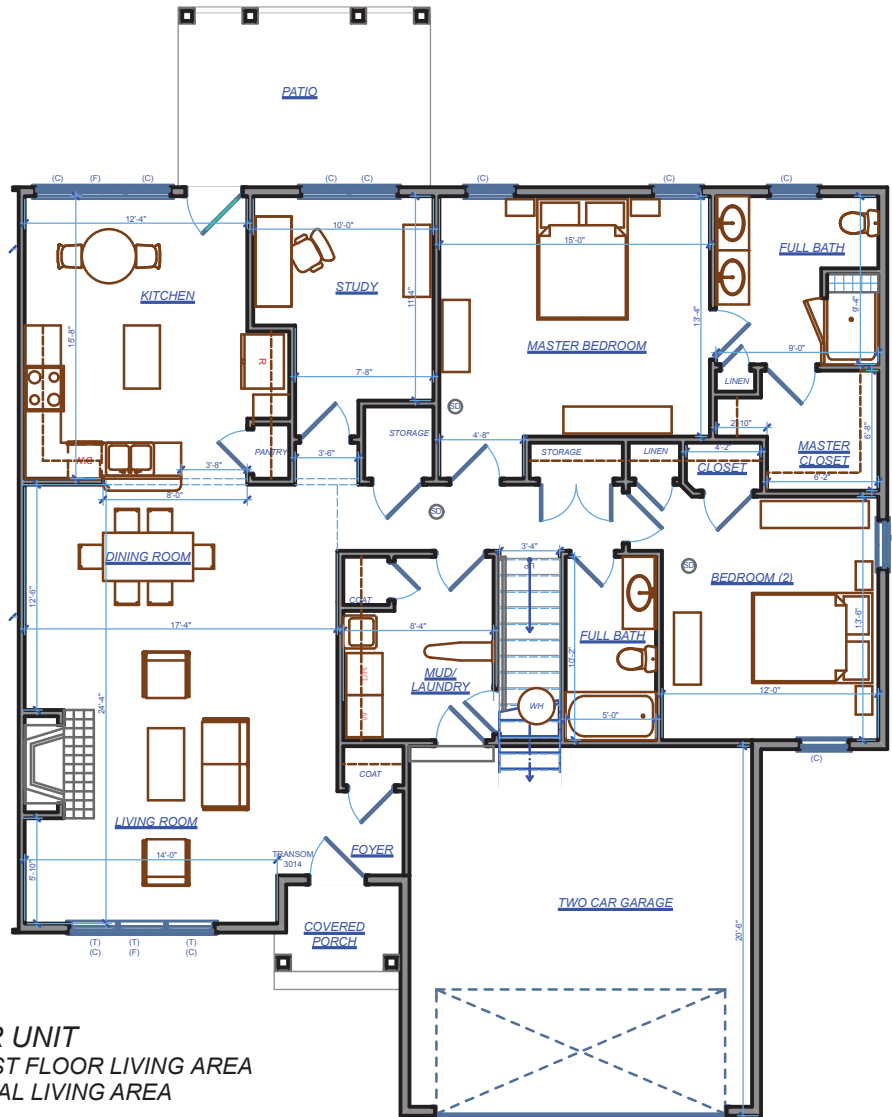

Stone Orchard

AT WINTERGREEN

The Rockfish Villas

Floor 1

Villa INTERIOR UNIT
 1,695 SQ. FT. FIRST FLOOR LIVING AREA
 1,695 SQ. FT. TOTAL LIVING AREA

258 SQ. FT. BONUS ROOM

410 SQ. FT. GARAGE
 34 SQ. FT. COVERED FRONT PORCH
 140 SQ. FT. PATIO

Floor 2