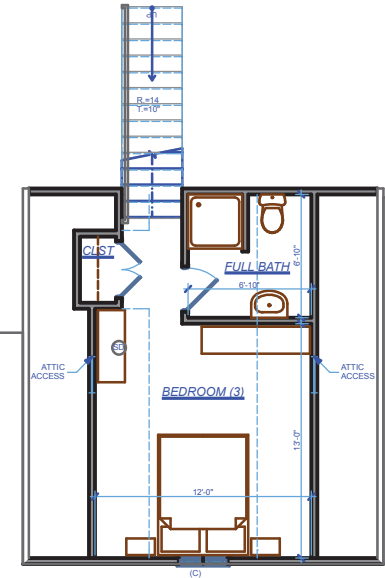

Stone Orchard

AT WINTERGREEN

The Rockfish Villas

Floor 1

Villa INTERIOR UNIT
 1,695 SQ. FT. FIRST FLOOR LIVING AREA
 1,695 SQ. FT. TOTAL LIVING AREA

258 SQ. FT. BONUS ROOM

410 SQ. FT. GARAGE
 34 SQ. FT. COVERED FRONT PORCH
 140 SQ. FT. PATIO

Floor 2